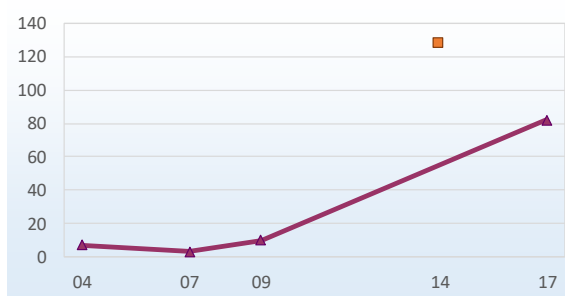

* For 2017, the helicopter ratio was used to adjust fixed-wing lechwe and impala numbers

** The best available recent population estimate derived from multiple sources

Summary: five wetland species combined

Hippopotamus

Red Lechwe

Reedbuck

Waterbuck

Crocodile

Legend: Blue square = Helicopter survey, Red triangle = Fixed-wing survey

Sponsors: