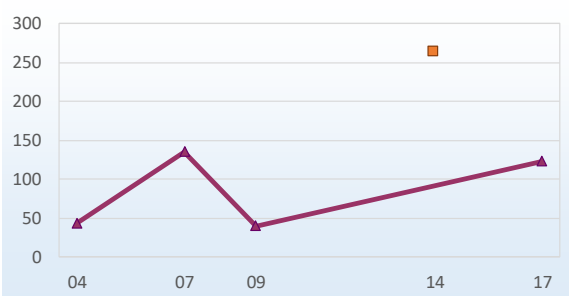

* For 2017, the helicopter ratio was used to adjust fixed-wing lechwe and impala numbers

** The best available recent population estimate derived from multiple sources

Summary: five wetland species combined

Hippopotamus

Red Lechwe

Reedbuck

Waterbuck

Crocodile

Legend: Blue square = Helicopter survey, Red triangle = Fixed-wing survey

Sponsors: