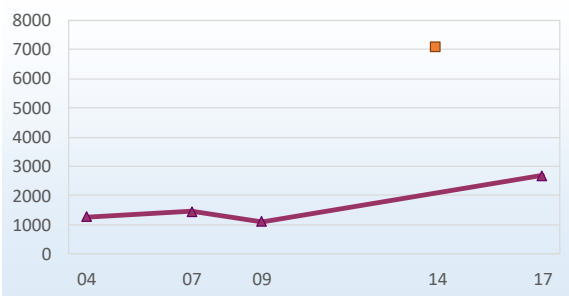

* Fixed-wing surveys

** Total

Species	2014	2004	2007	2009	2017	Population estimate
Buffalo	957	1,297	2,942	6,556	6,045	6,045
Common Impala	921	214	404	980	368	921
Elephant	1,043	740	2,388	2,703	2,035	2,035
Plains Zebra	29	13	57	49	31	31
Hippopotamus	2,330	868	733	482	868	2,330
Red Lechwe	4,008	269	487	516	1,602	4,008
Reedbuck	263	44	135	40	123	263
Waterbuck	128	7	3	10	82	128
Crocodile	335	77	88	45	4	335
Baboon	0	138	90	0	3	3
Blue Wildebeest	36	0	21	64	23	36
Bushbuck	40	2	1	0	0	40
Giraffe	0	13	0	2	11	11
Kudu	208	37	39	92	0	208
Ostrich	0	0	0	2	0	0
Roan	32	0	0	0	2	32
Sable	13	0	22	7	5	13
Sitatunga	54	2	7	19	0	54
Tsessebe	8	4	31	16	0	8
Warthog	726	199	153	143	44	726
Total	11,131	3,924	7,601	11,726	11,246	17,227

* For 2017, the helicopter ratio was used to adjust fixed-wing lechwe and impala numbers

** The best available recent population estimate derived from multiple sources

Summary: five wetland species combined

Hippopotamus

Red Lechwe

Reedbuck

Waterbuck

Crocodile

Legend: Blue square = Helicopter survey, Red triangle = Fixed-wing survey

Sponsors: