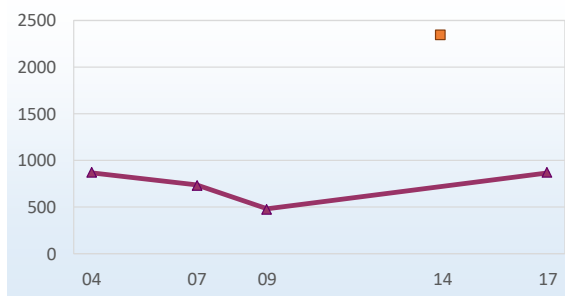

* Fixed-wing surveys

** Total

Species	2014	2004	2007	2009	2017	Population estimate
Buffalo	957	1,297	2,942	6,556	6,045	6,045
Common Impala	921	214	404	980	368	921
Elephant	1,043	740	2,388	2,703	2,035	2,035
Plains Zebra	29	13	57	49	31	31
Hippopotamus	2,330	868	733	482	868	2,330
Red Lechwe	4,008	269	487	516	1,602	4,008
Reedbuck	263	44	135	40	123	263
Waterbuck	128	7	3	10	82	128
Crocodile	335	77	88	45	4	335
Baboon	0	138	90	0	3	3
Blue Wildebeest	36	0	21	64	23	36
Bushbuck	40	2	1	0	0	40
Giraffe	0	13	0	2	11	11
Kudu	208	37	39	92	0	208
Ostrich	0	0	0	2	0	0
Roan	32	0	0	0	2	32
Sable	13	0	22	7	5	13
Sitatunga	54	2	7	19	0	54
Tsessebe	8	4	31	16	0	8
Warthog	726	199	153	143	44	726
Total	11,131	3,924	7,601	11,726	11,246	17,227

* For 2017, the helicopter ratio was used to adjust fixed-wing lechwe and impala numbers

** The best available recent population estimate derived from multiple sources

Summary: five wetland species combined

Hippopotamus

Red Lechwe

Reedbuck

Waterbuck

Crocodile

Legend: Blue square = Helicopter survey, Red triangle = Fixed-wing survey

Sponsors: