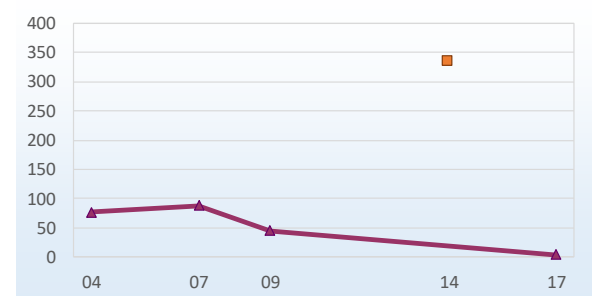

* For 2017, the helicopter ratio was used to adjust fixed-wing lechwe and impala numbers

** The best available recent population estimate derived from multiple sources

Summary: five wetland species combined

Hippopotamus

Red Lechwe

Reedbuck

Waterbuck

Crocodile

Legend: Blue square = Helicopter survey, Red triangle = Fixed-wing survey

Sponsors: