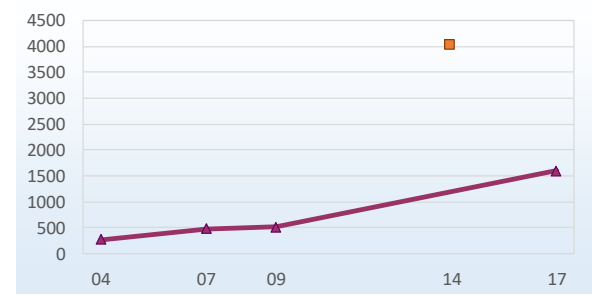

* Fixed-wing surveys

** Total

Species	2014	2004	2007	2009	2017	Population estimate
Buffalo	957	1,297	2,942	6,556	6,045	6,045
Common Impala	921	214	404	980	368	921
Elephant	1,043	740	2,388	2,703	2,035	2,035
Plains Zebra	29	13	57	49	31	31
Hippopotamus	2,330	868	733	482	868	2,330
Red Lechwe	4,008	269	487	516	1,602	4,008
Reedbuck	263	44	135	40	123	263
Waterbuck	128	7	3	10	82	128
Crocodile	335	77	88	45	4	335
Baboon	0	138	90	0	3	3
Blue Wildebeest	36	0	21	64	23	36
Bushbuck	40	2	1	0	0	40
Giraffe	0	13	0	2	11	11
Kudu	208	37	39	92	0	208
Ostrich	0	0	0	2	0	0
Roan	32	0	0	0	2	32
Sable	13	0	22	7	5	13
Sitatunga	54	2	7	19	0	54
Tsessebe	8	4	31	16	0	8
Warthog	726	199	153	143	44	726
Total	11,131	3,924	7,601	11,726	11,246	17,227

* For 2017, the helicopter ratio was used to adjust fixed-wing lechwe and impala numbers

** The best available recent population estimate derived from multiple sources

Summary: five wetland species combined

Hippopotamus

Red Lechwe

Reedbuck

Waterbuck

Crocodile

Legend: Blue square = Helicopter survey, Red triangle = Fixed-wing survey

Sponsors: