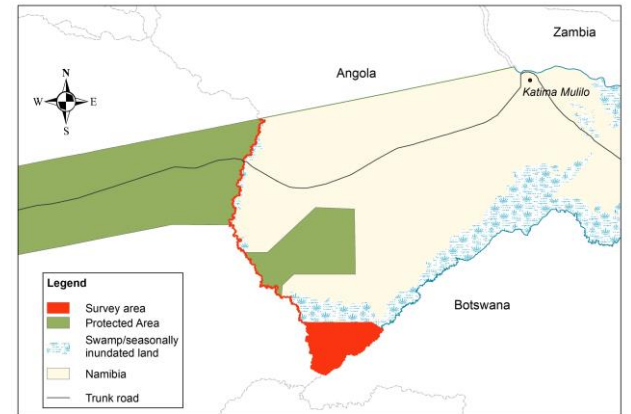

Wildlife censuses of the Kwando – Nkasa Rupara wetlands

The aerial survey includes the Kwando River from the Angola border to the Botswana border. This represents a 730 square kilometer area covering a 110 km length of the Kwando River and the wetlands of Nkasa Rupara National Park.

The area is surveyed during north-east wetland counts by fixed-wing aerial surveys and helicopter surveys.

Helicopter surveys use two observers, one data recorder and a pilot. Transects 400m apart are flown at 90km/h, with back doors open for optimal visibility. The helicopter is circled especially for groups of buffalo, lechwe and hippo, to obtain a better count. Some bigger groups are photographed for verification of group size.

Fixed-wing aeroplane surveys use standard aerial survey methodology. All counts follow the same flight path and give a 100% sampling coverage of the area.

Total numbers of animals recorded:

Helicopter surveys

* For 2017, the helicopter ratio was used to adjust fixed-wing lechwe and impala numbers

** The best available recent population estimate derived from multiple sources

Summary: five wetland species combined